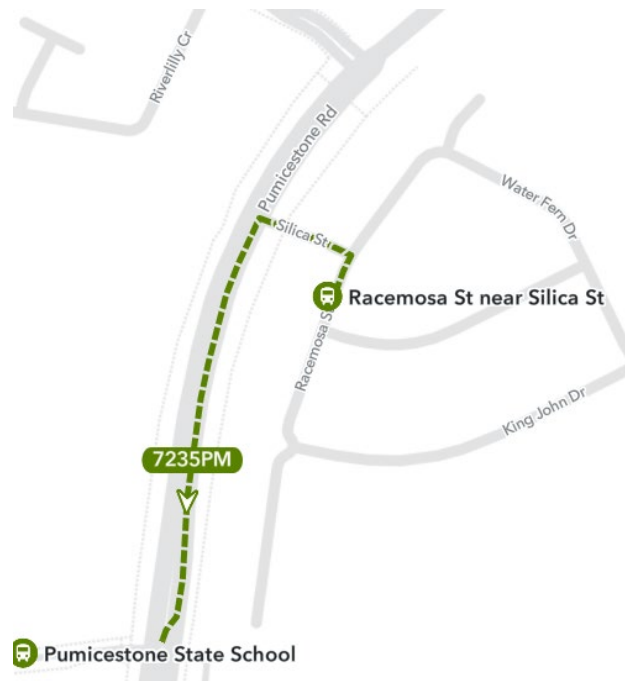

Change notification - Term 1 2023

SCHOOL SERVICE 7235PM

Caboolture Bus Lines

translink

What? School run 7235pm route is changing, the departure time from St Peters has been brought forward by 1 minute and there has been an extension to the end of the run. There has been no change to the 7235am route.

Why? For operational efficiencies and to provide a service to students from Caboolture East School who get off at Pumicestone State School.

When? From the beginning of Term 1, Monday 23rd January 2023

Details The run has been extended at the end, instead of finishing at Racemosa St the run will continue from Racemosa St over to Pumicestone State School. There has also been a change to the departure time from St Peters School, the service will now leave St Peters at 3.22pm as a result the drop off times at the stops on the run have also changed. A copy of the updated run sheet can be found on the back of this notice, changes have been highlighted / shaded in green to make them easy to identify.

Map Extension to the end of run from Racemosa St to Pumicestone State School

Find
out
more

The revised timetable will be available on Translink's Journey Planner from Monday 9 January, click the QR code to view more information. A copy of the run change information is also available on the Caboolture Bus Lines Facebook page. Please contact our office on **5495 4744** if you have any questions about what the changes mean for your child.

(L) Granger St

(R) Elof Rd

(L) Male Rd - Ardrossan

(R) Waterfern Dr

U-turn at roundabout

3.47pm (L) Scribbly Gum Cct

(R) roundabout - Waterfern

(L) Glasshouse St