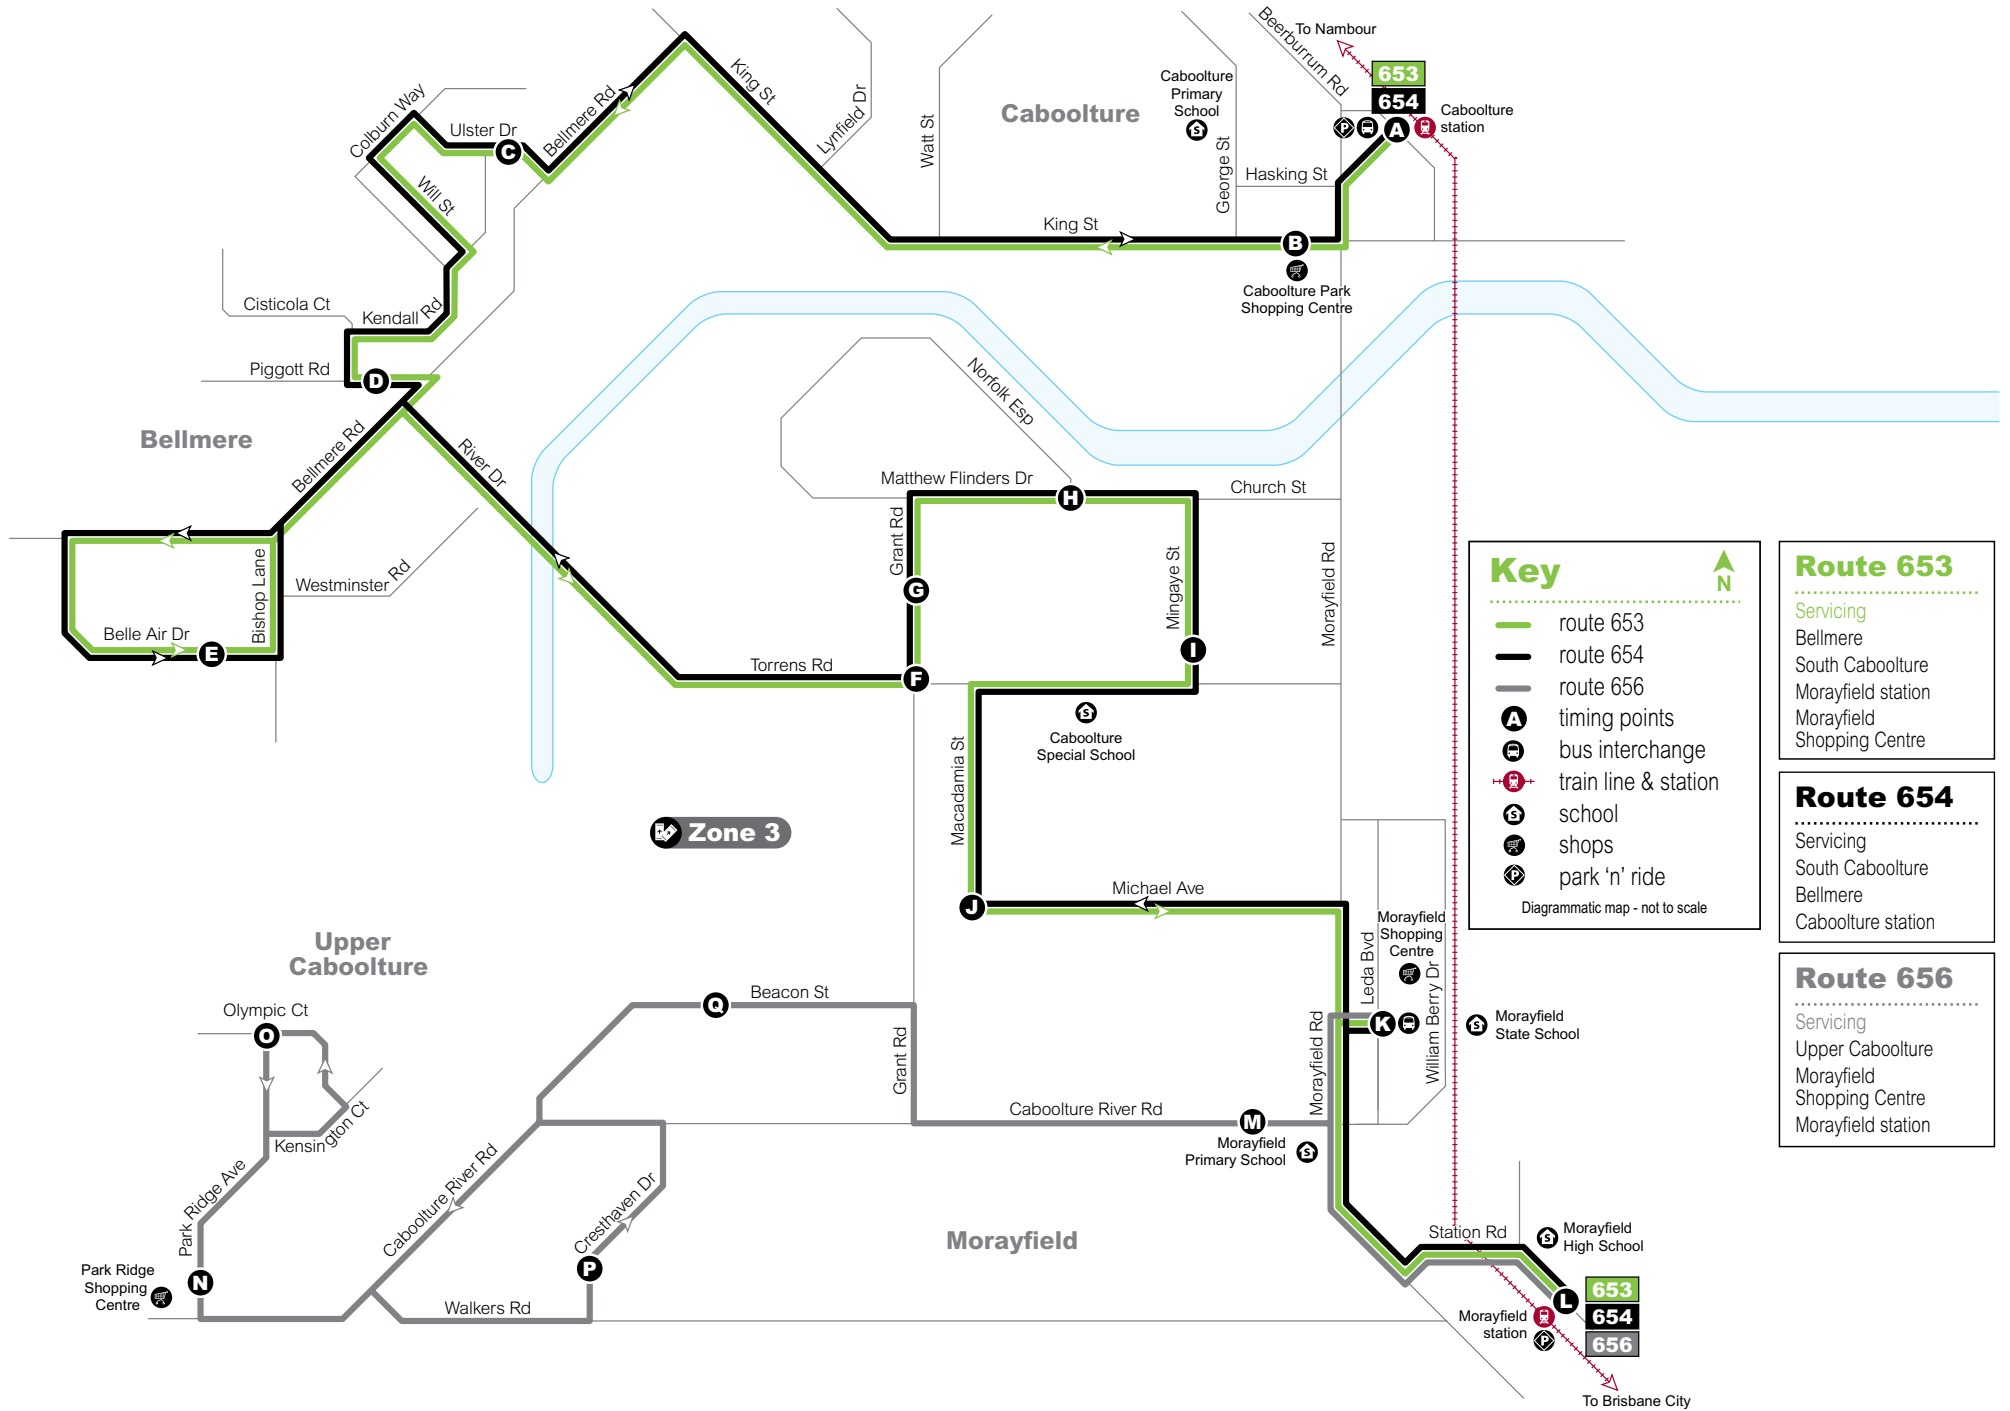

Sunday & public holidays*

| map ref | Route number | 654 | 654 | 654 | 654 | 654 | 654 | 654 | |
|--|--|------|-------|-------|-------|-------|------|------|------|
| | | am | am | am | am | pm | pm | pm | |
|  For real-time connecting train services, please download the My TransLink app, visit translink.com.au or call 13 12 30 . | | | | | | | | | |
| L | Morayfield station | 8.55 | 9.55 | 10.55 | 11.55 | 12.55 | 1.55 | 2.55 | 3.55 |
| K | Morayfield Shopping Centre | 9.00 | 10.00 | 11.00 | 12.00 | 1.00 | 2.00 | 3.00 | 4.00 |
| J | Macadamia St near Michael Ave | 9.04 | 10.04 | 11.04 | 12.04 | 1.04 | 2.04 | 3.04 | 4.04 |
| I | Mingaye St near Domnick St | 9.06 | 10.06 | 11.06 | 12.06 | 1.06 | 2.06 | 3.06 | 4.06 |
| H | Matthew Flinders Dr near Investigator Dr | 9.07 | 10.07 | 11.07 | 12.07 | 1.07 | 2.07 | 3.07 | 4.07 |
| G | Grant Rd | 9.08 | 10.08 | 11.08 | 12.08 | 1.08 | 2.08 | 3.08 | 4.08 |
| F | Torrens Rd near Grant Rd | 9.10 | 10.10 | 11.10 | 12.10 | 1.10 | 2.10 | 3.10 | 4.10 |
| E | Belle Air Dr near Riverside Cct | 9.14 | 10.14 | 11.14 | 12.14 | 1.14 | 2.14 | 3.14 | 4.14 |
| D | Piggott Rd near Bellmere Rd | 9.17 | 10.17 | 11.17 | 12.17 | 1.17 | 2.17 | 3.17 | 4.17 |
| C | Ulster Dr near Hamlyn St | 9.20 | 10.20 | 11.20 | 12.20 | 1.20 | 2.20 | 3.20 | 4.20 |
| B | Caboolture Kmart | 9.26 | 10.26 | 11.26 | 12.26 | 1.26 | 2.26 | 3.26 | 4.26 |
| A | Caboolture station | 9.31 | 10.31 | 11.31 | 12.31 | 1.31 | 2.31 | 3.31 | 4.31 |
|  For real-time connecting train services, please download the My TransLink app, visit translink.com.au or call 13 12 30 . | | | | | | | | | |

Routes 653, 654, 656

Route map

Key

- route 653
- route 654
- route 656
- timing points
- bus interchange
- train line & station
- school
- shops
- park 'n' ride

Diagrammatic map - not to scale

Route 653

Servicing